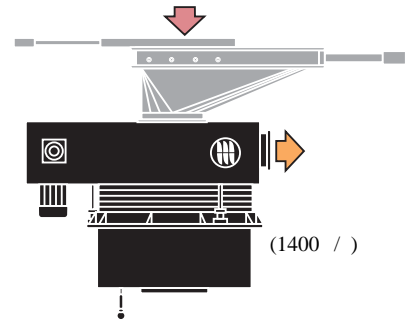

Vaculoader  
 MV30-EV

Arti-loader

50

Midwest

Midwest.

ME36-OV

(1400 / )

Vacupac