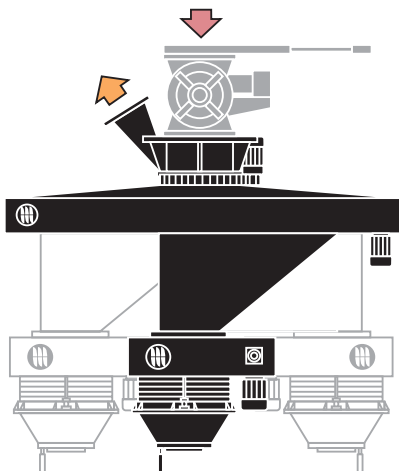

MFPV Flattop

Midwest,

, Flattop

MV22-EV

Sealtite,

MRWV

MHG Xtrathin.

Vaculoader
Compaculoader

Midwest,

MSPV

(2)

HOMG

AOG,

MV22-EV (500 /)
Spintrim.

Roundabout

MRSPV

MRWV

MHG Xtrathin
MV22-EV (500 /).