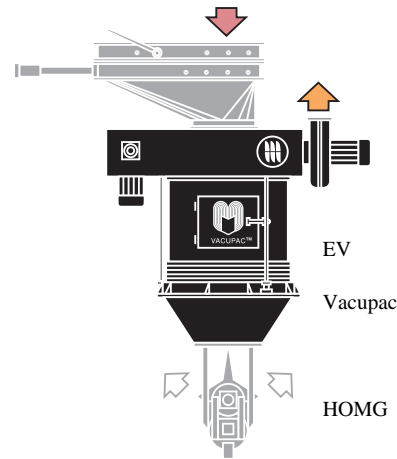

»

Vaculoader  
MVL/HC  
Vaculoader

1400 / .

MFPV Flattop

Midwest,

, Flattop

MV22-EV

Sealtite,

MD30-

MRWV

Vaculoader

Midwest

Vaculoader

Midwest,

Xtrathin.

Midwest