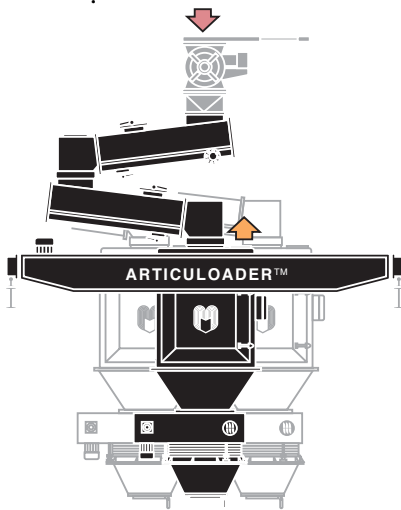

1000 /

Arti-loader,

MD30-EV, MV30-EV,
MA30-EV,

MD30-

MRWV

Vaculoader

Midwest

Vaculoader

Midwest,

Xtrathin.

Midwest

MA30-

EV

Vacupac

, PAT Trimmer

HOMG

Midwest
Arti-loader,

Arti-loader -

Airflo

Vaculoader
MV30-EV

Arti-loader

50