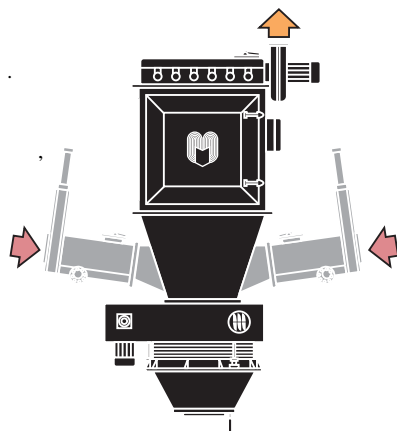

Vaculoader

500 / .

MVL/TC  
1400 / .

Midwest,

Vaculoader

90°

Compaculoader

Vacupac I

»

Vaculoader  
MVL/HC  
Vaculoader

1400 / .

MFPV Flattop

Midwest,

, Flattop

MV22-EV

Sealtite,